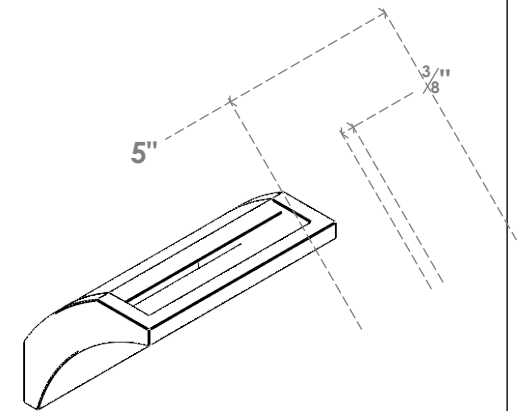

ITEM NUMBER: BRCPC060X04000X04000THR

6"W X 4"D X 4"H THORTON ARCHITECTURAL GRADE PVC CLOSED KNEE BRACE

SIDE PROFILE

FRONT PROFILE

ISOMETRIC

EKENA MILLWORK
2300 WEST MAIN ST.
CLARKSVILLE, TX 75426
TOLL FREE: 866-607-0453
WWW.EKENAMILLWORK.COM