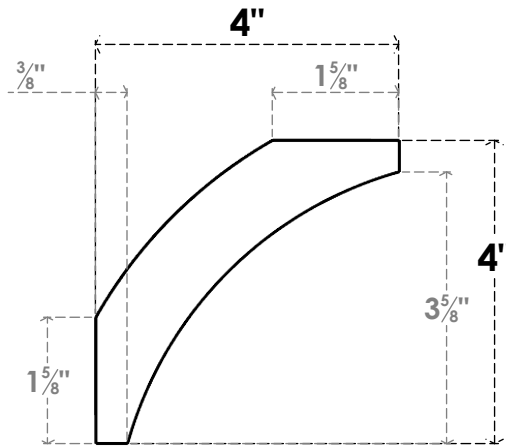

ITEM NUMBER: BRCPC060X04000X04000THR

6"W X 4"D X 4"H THORTON ARCHITECTURAL GRADE PVC CLOSED KNEE BRACE

SIDE PROFILE

FRONT PROFILE

ISOMETRIC

EKENA MILLWORK
2300 WEST MAIN ST.
CLARKSVILLE, TX 75426
TOLL FREE: 866-607-0453
WWW.EKENAMILLWORK.COM