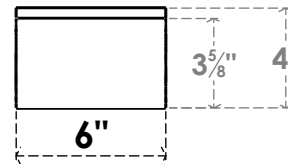

ITEM NUMBER: BRCPC060X04000X04000THR

6"W X 4"D X 4"H THORTON ARCHITECTURAL GRADE PVC CLOSED KNEE BRACE

SIDE PROFILE

FRONT PROFILE

ISOMETRIC

EKENA MILLWORK
2300 WEST MAIN ST.
CLARKSVILLE, TX 75426
TOLL FREE: 866-607-0453
WWW.EKENAMILLWORK.COM